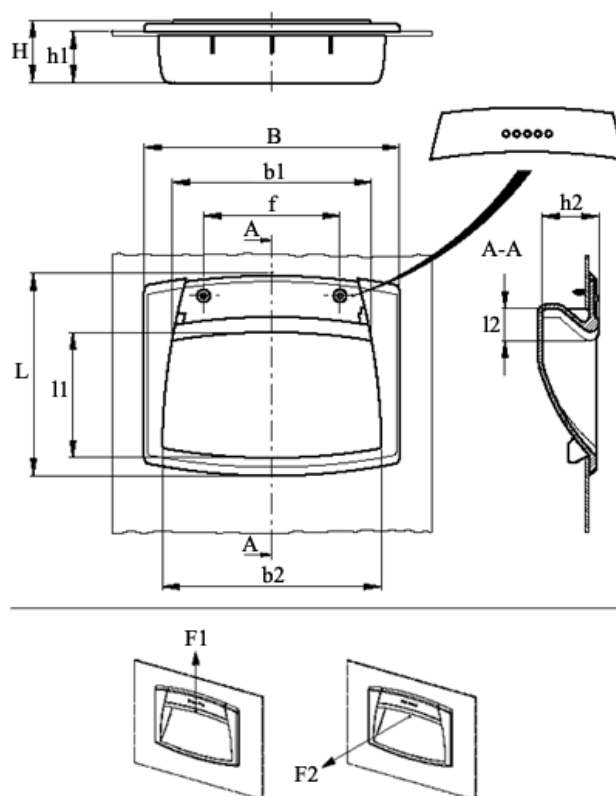

Data Sheet

Article number: 23052611210

Description: E+G Flush pull handle, snap mount.
EPR.120-SH-C0

Measures

B	= 120	h2 = 26.5
b1	= 94	L = 95
b2	= 103	l1 = 58
f	= 64	l2 = 11
F1 (N)	= 1200	
F2 (N)	= 400	
H	= 28.5	
h1	= 24	